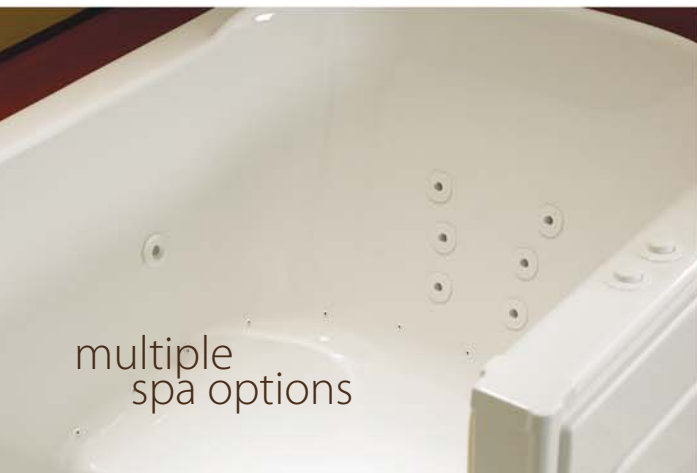

## TUB FEATURES

---

- Patented T5™ Door System (Acrylic models)
- Built-in, chair height seat
- Built-in grab bar & slip resistant floor
- Free standing metal support frame
- Color matched drain assembly
- Self-cleaning sanitary system (Jet & Dual systems)
- Legs only massage (Jet & Dual systems)
- Deluxe back massage (Jet & Dual systems)
- Soaker, Jet, Air or Dual massage systems
- Minute Drain™ fast water removal system
- Premium faucet with handheld shower

## SEATED SHOWER OPTIONS

---

- Low 3" threshold
- Built-in, wrap around grab bar
- Wide, full sized seating area
- Great for sitting or standing

CUTOM SHOWERS AND ROLL-IN  
SHOWERS ALSO AVAILABLE!

Independence.  
Safety.  
Comfort.  
Convenience.

immerse  
yourself.

innovative safety and comfort features

Open the door to a better bathing experience

**NOT ALL WALK-IN TUBS ARE CREATED EQUAL**

Safety Tubs®, the original inventor and manufacturer of the first acrylic walk-in bathtub, brings you innovative design and technology that makes it easy to get in and out of the bath and enjoy the comforts of bathing. Safety Tubs give you the freedom to enjoy luxurious bathing experiences – on your own – in safety, comfort and convenience.

multiple spa options

**SAFETY TUBS® FEATURES & OPTIONS**

Safety Tubs® offers the most comprehensive features and options in the industry including:

- Patented T5™ Door System ensures watertight seal – Lifetime guarantee
- Self-cleaning sanitary system
- Minute Drain™ water removal system
- Soaker, Jet, Air or Dual massage systems
- Legs only massage that runs with tub half full
- Deluxe back jets for targeted relief
- Premium faucet with handheld shower