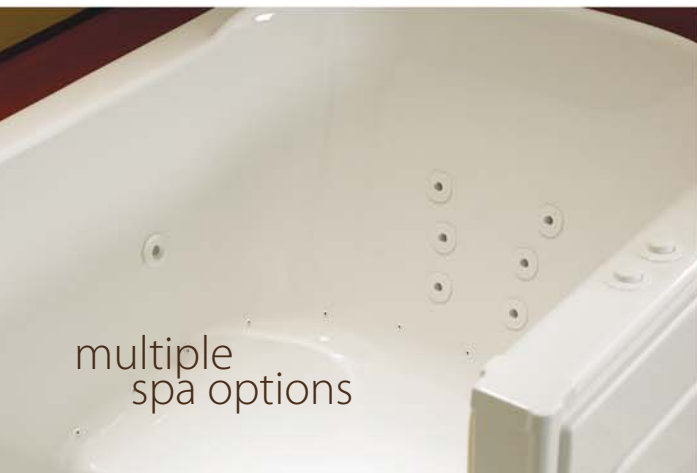

multiple spa options

SAFETY TUBS® FEATURES & OPTIONS

Safety Tubs® offers the most comprehensive features and options in the industry including:

- Patented T5™ Door System ensures watertight seal – Lifetime guarantee
- Self-cleaning sanitary system
- Minute Drain™ water removal system
- Soaker, Jet, Air or Dual massage systems
- Legs only massage that runs with tub half full
- Deluxe back jets for targeted relief
- Premium faucet with handheld shower

MINUTE DRAIN™ MEANS NO WAITING

Our patent-pending Minute Drain™ drains up to 8 times faster than regular drains which means no waiting to exit the tub.

INDEPENDENCE. SAFETY. COMFORT. CONVENIENCE.

Whirlpool Systems, Features & Options

HYDROTHERAPY

Once used only in health spas, warm whirlpool bath therapy is now a common and effective treatment for symptoms of arthritis, back pain and other common ailments. While soaking in warm water alone increases circulation and helps realize the relief of certain types of pain, the addition of a Massage System increases the overall health benefits of a warm bath.

PREMIUM JET SYSTEM WITH DELUXE BACK & LEGS ONLY MASSAGE

Tailor the effects of your whirlpool experience with the Deluxe Back and Legs Only Massage. Direct the flow of water solely to the well area of the tub to carefully massage your lower legs - this option works with the tub only half full, too. The Deluxe Back Massage consists of multiple, strategically positioned jets for the most comfortable and therapeutic lower back massage available.

FIVE STAR AIR BUBBLE SYSTEM

Send thousands of warm air bubbles bouncing throughout the tub to create a soft, full body champagne bath. Unlike most air systems, the Safety Tubs® Five Star Air Bubble System forces bubbles farther and deeper into the tub for an all over gentle massage experience.

DUAL MASSAGE

Combine the invigorating benefits of the Premium Jet System with the soothing touch of the Five Star Air Bubble System for the ultimate in hydrotherapy.